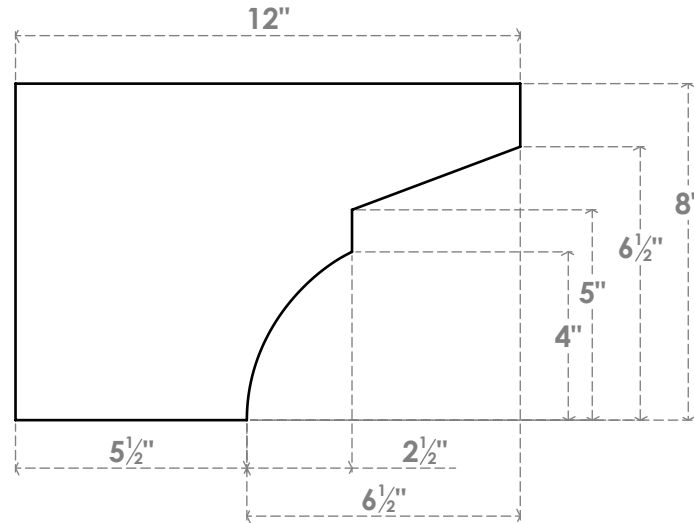

RFTP03X08X12MON

3"W X 8"H X 12"L MONTEREY ARCHITECTURAL GRADE PVC RAFTER TAIL

SIDE PROFILE

FRONT PROFILE

ISOMETRIC

EKENA MILLWORK
 2300 WEST MAIN ST.
 CLARKSVILLE, TX 75426
 TOLL FREE: 866-607-0453
 WWW.EKENAMILLWORK.COM