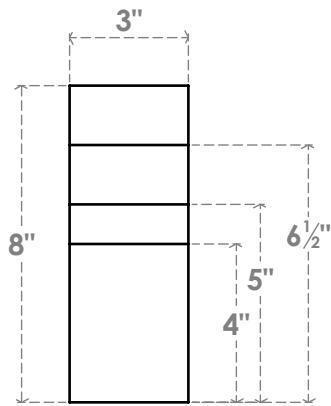

RFTP03X08X12MON

3"W X 8"H X 12"L MONTEREY ARCHITECTURAL GRADE PVC RAFTER TAIL

SIDE PROFILE

FRONT PROFILE

ISOMETRIC

EKENA MILLWORK
 2300 WEST MAIN ST.
 CLARKSVILLE, TX 75426
 TOLL FREE: 866-607-0453
 WWW.EKENAMILLWORK.COM